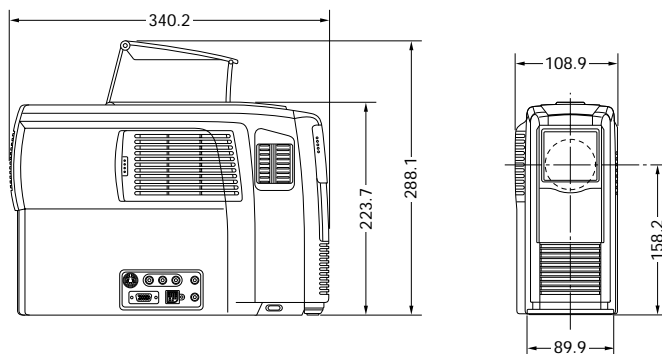

* ANSI lumens is a measuring method of the American National Standards Institute IT 7. 228.

Dimensions